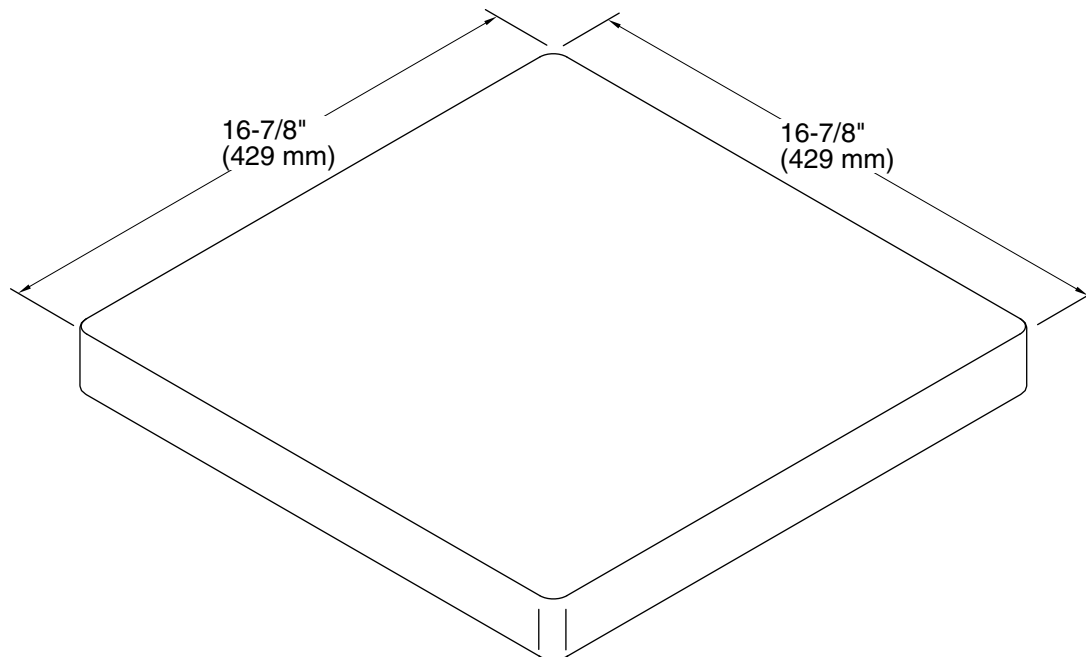

Technical Information

All product dimensions are nominal.

Material: Wood